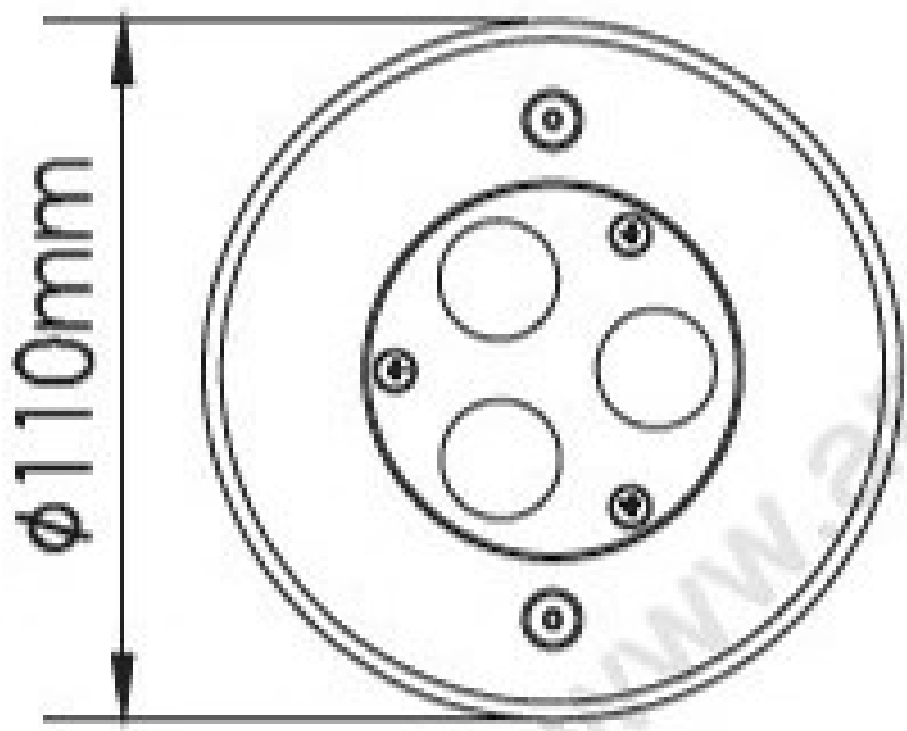

2103

Inground Light Series

2103

2103C

Specification

Product Code	2103CB-3	2103CA-3	2103C-C6
LED Brand	CREE	CREE	CREE COB
LED Quantity	3pcs	3pcs	1pc
Rated Power	6W	3.5W	6W
Input Voltage	DC12V/AC100-240V	DC12V/AC100-240V	AC100-240V
Frequency Range	50/60Hz	50/60Hz	50/60Hz
Color	RGB/Single	RGB/Single	Single
Beam Angle	5° 8° 12.5° 20° 30° 45° 60°		25° Tilt. 10°
Control Mode	PWM/CC	PWM/CC	CC
Life	50000H	50000H	50000H
Protection Grade	IP67	IP67	IP67
Ambient Temperature	- 25°C ~ 50°C	- 25°C ~ 50°C	- 25°C ~ 50°C
Ambient Humidity	10% ~ 90%	10% ~ 90%	10% ~ 90%

Distribution Curve Flux (SBC Case)

2103CA-3

- C0-C180
- C90-C270
- G2

Unit: cd