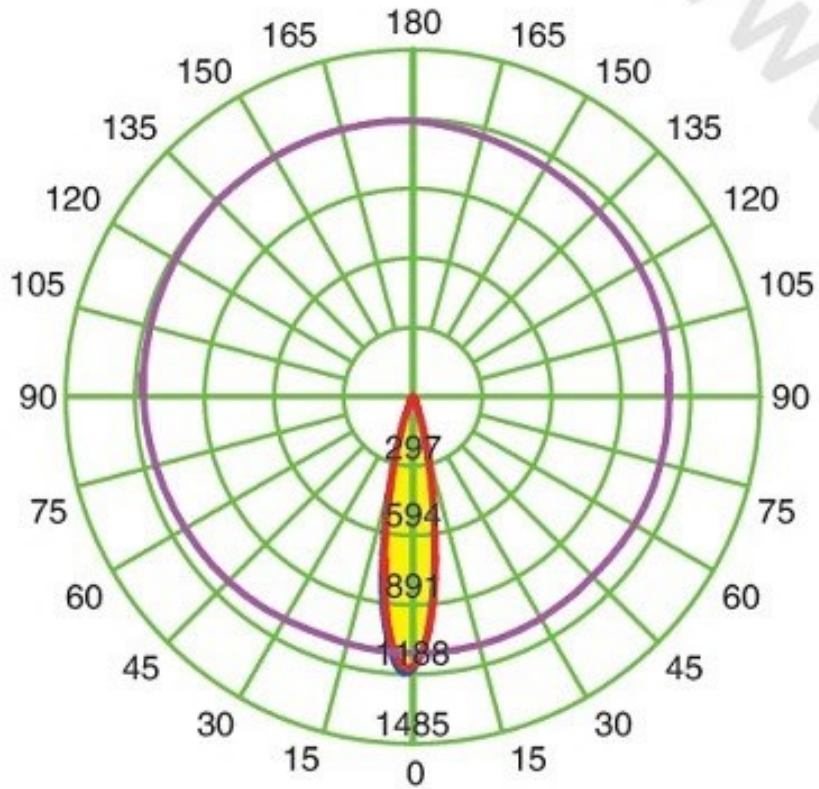

2103

Inground Light Series

2103

2103C

Specification

Product Code	2103CB-3	2103CA-3	2103C-C6
LED Brand	CREE	CREE	CREE COB
LED Quantity	3pcs	3pcs	1pc
Rated Power	6W	3.5W	6W
Input Voltage	DC12V/AC100-240V	DC12V/AC100-240V	AC100-240V
Frequency Range	50/60Hz	50/60Hz	50/60Hz
Color	RGB/Single	RGB/Single	Single
Beam Angle	5° 8° 12.5° 20° 30° 45° 60°		25° Tilt. 10°
Control Mode	PWM/CC	PWM/CC	CC
Life	50000H	50000H	50000H
Protection Grade	IP67	IP67	IP67
Ambient Temperature	- 25°C ~ 50°C	- 25°C ~ 50°C	- 25°C ~ 50°C
Ambient Humidity	10% ~ 90%	10% ~ 90%	10% ~ 90%

Distribution Curve Flux (SBC Case)

2103CA-3

- C0-C180
- C90-C270
- G2

Unit: cd