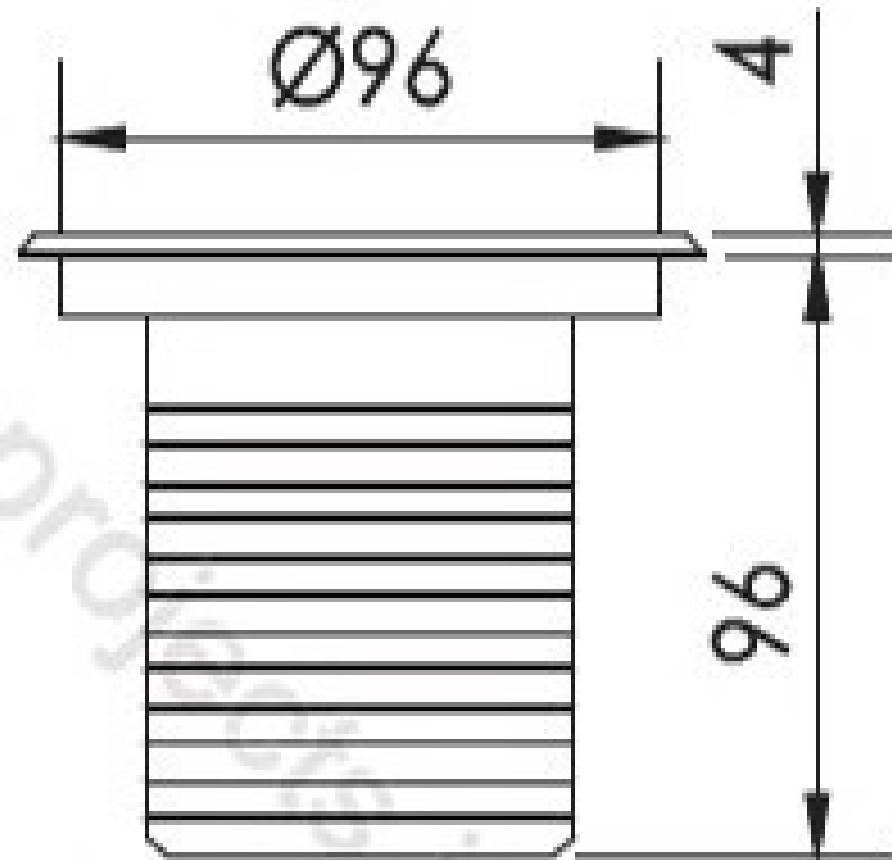

2103

Inground Light Series

2103

2103C

Specification

Product Code	2103CB-3	2103CA-3	2103C-C6
LED Brand	CREE	CREE	CREE COB
LED Quantity	3pcs	3pcs	1pc
Rated Power	6W	3.5W	6W
Input Voltage	DC12V/AC100-240V	DC12V/AC100-240V	AC100-240V
Frequency Range	50/60Hz	50/60Hz	50/60Hz
Color	RGB/Single	RGB/Single	Single
Beam Angle	5° 8° 12.5° 20° 30° 45° 60°		25° Tilt. 10°
Control Mode	PWM/CC	PWM/CC	CC
Life	50000H	50000H	50000H
Protection Grade	IP67	IP67	IP67
Ambient Temperature	- 25°C ~ 50°C	- 25°C ~ 50°C	- 25°C ~ 50°C
Ambient Humidity	10% ~ 90%	10% ~ 90%	10% ~ 90%

Distribution Curve Flux (SBC Case)

2103CA-3

- C0-C180
- C90-C270
- G2

Unit: cd