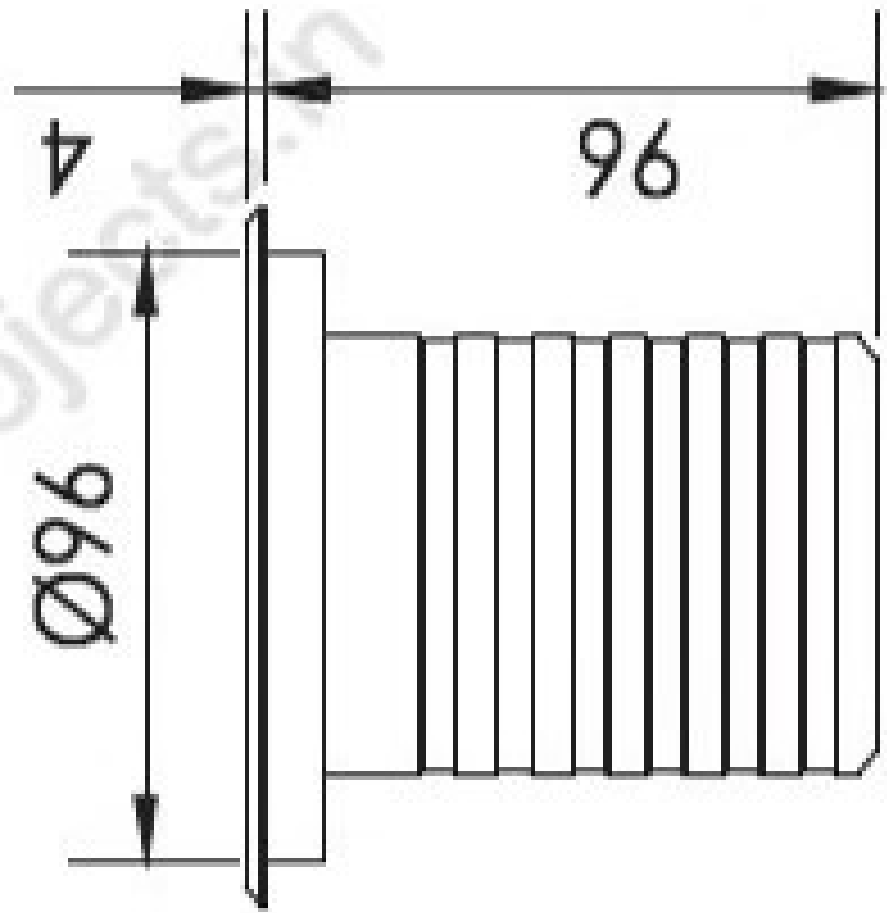

2103

Inground Light Series

2103

2103C

Specification

Product Code	2103CB-3	2103CA-3	2103C-C6
LED Brand	CREE	CREE	CREE COB
LED Quantity	3pcs	3pcs	1pc
Rated Power	6W	3.5W	6W
Input Voltage	DC12V/AC100-240V	DC12V/AC100-240V	AC100-240V
Frequency Range	50/60Hz	50/60Hz	50/60Hz
Color	RGB/Single	RGB/Single	Single
Beam Angle	5° 8° 12.5° 20° 30° 45° 60°		25° Tilt. 10°
Control Mode	PWM/CC	PWM/CC	CC
Life	50000H	50000H	50000H
Protection Grade	IP67	IP67	IP67
Ambient Temperature	- 25°C ~ 50°C	- 25°C ~ 50°C	- 25°C ~ 50°C
Ambient Humidity	10% ~ 90%	10% ~ 90%	10% ~ 90%

Distribution Curve Flux (SBC Case)

2103CA-3

- C0-C180
- C90-C270
- G2

Unit: cd